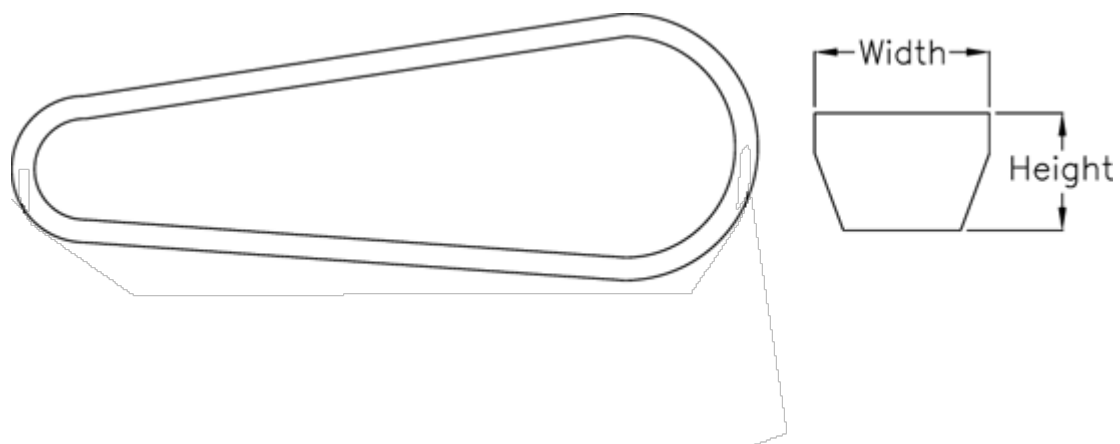

Data Sheet

Article number: 601962562430

Description: Gates V-belt SPA 2430 Ld 2430
DELTA NARROW

Measures

Datum length	= 2430
Height	= 10
Width	= 13